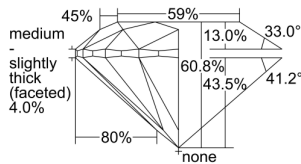

GIA®

FACSIMILE

GIA REPORT 6491126874

Verify this report at GIA.edu

GIA NATURAL DIAMOND DOSSIER®

April 18, 2024
GIA Report Number 6491126874
Shape and Cutting Style ..... Round Brilliant
Measurements ..... 4.31 - 4.33 x 2.63 mm

GRADING RESULTS

Carat Weight ..... 0.30 carat
Color Grade ..... H
Clarity Grade VS1
Cut Grade ..... Excellent

ADDITIONAL GRADING INFORMATION

Polish ..... Excellent
Symmetry ..... Excellent
Fluorescence ..... Faint
Clarity Characteristics ..... Feather, Cloud, Pinpoint
Inscription(s): GIA 6491126874

PROPORTIONS

Profile to actual proportions

GRADING SCALES

GIA COLOR SCALE	GIA CLARITY SCALE	GIA CUT SCALE
D	FLAWLESS	EXCELLENT
E	FLAWLESS	
F	INTERNALLY FLAWLESS	VERY GOOD
G	FLAWLESS	
H	VVS₁	GOOD
I	VVS₂	
J	VS₁	FAIR
K	VS₂	
L	SI₁	POOR
M	SI₂	
N	I₁	
O	I₂	
P	I₃	
Q		
R		
S		
T		
U		
V		
W		
X		
Y		
Z