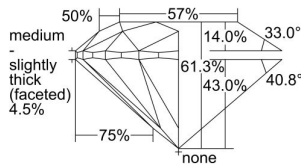

GIA®

FACSIMILE

GIA REPORT 6491145366

Verify this report at GIA.edu

GIA NATURAL DIAMOND DOSSIER®

April 22, 2024
GIA Report Number 6491145366
Shape and Cutting Style ..... Round Brilliant
Measurements ..... 5.19 - 5.23 x 3.19 mm

GRADING RESULTS

Carat Weight ..... 0.53 carat
Color Grade ..... H
Clarity Grade VVS1
Cut Grade ..... Excellent

ADDITIONAL GRADING INFORMATION

Polish ..... Excellent
Symmetry ..... Excellent
Fluorescence ..... Faint
Clarity Characteristics ..... Pinpoint
Inscription(s): GIA 6491145366

PROPORTIONS

Profile to actual proportions

GRADING SCALES

GIA COLOR SCALE	GIA CLARITY SCALE	GIA CUT SCALE	
D	FLAWLESS	EXCELLENT	
E	INTERNALLY FLAWLESS		
F		VVS₁	VERY GOOD
G	VVS₂		
H	VS₁	GOOD	
I	VS₂		
J	SI₁	FAIR	
K	SI₂		
L	I₁	POOR	
M			
N			
O	I₂		
P			
Q			
R	I₃		
S			
T			
U			
V			
W			
X			
Y			
Z