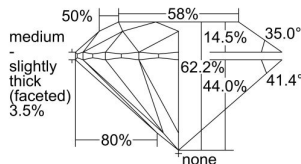

GIA®

FACSIMILE

GIA REPORT 6491145564

Verify this report at GIA.edu

GIA NATURAL DIAMOND DOSSIER®

April 22, 2024
GIA Report Number 6491145564
Shape and Cutting Style ..... Round Brilliant
Measurements ..... 4.90 - 4.91 x 3.05 mm

GRADING RESULTS

Carat Weight ..... 0.45 carat
Color Grade ..... G
Clarity Grade VVS2
Cut Grade ..... Excellent

ADDITIONAL GRADING INFORMATION

Polish ..... Excellent
Symmetry ..... Excellent
Fluorescence ..... None
Clarity Characteristics ..... Cloud, Pinpoint
Inscription(s): GIA 6491145564

PROPORTIONS

Profile to actual proportions