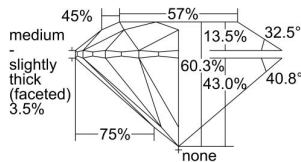

GIA®

FACSIMILE

GIA REPORT 6491145864

Verify this report at GIA.edu

GIA NATURAL DIAMOND DOSSIER®

April 22, 2024
GIA Report Number 6491145864
Shape and Cutting Style ..... Round Brilliant
Measurements ..... 4.64 - 4.67 x 2.81 mm

GRADING RESULTS

Carat Weight ..... 0.37 carat
Color Grade ..... E
Clarity Grade VS2
Cut Grade ..... Excellent

ADDITIONAL GRADING INFORMATION

Polish ..... Excellent
Symmetry ..... Excellent
Fluorescence ..... None
Clarity Characteristics ..... Cloud, Crystal
Inscription(s): GIA 6491145864

PROPORTIONS

Profile to actual proportions

GRADING SCALES

GIA COLOR SCALE

COLORESS	D
	E
	F
	G
	H
	I
	J
NEAR COLORESS	K
	L
FAINT	M
	N
	O
	P
VERY LIGHT	R
	S
	T
	U
	V
	W
	X
	Y
LIGHT	Z

GIA CLARITY SCALE

VERY VERY SLIGHTLY INCLUDED	FLAWLESS
	INTERNALLY FLAWLESS
VERY SLIGHTLY INCLUDED	VVS₁
	VVS₂
SLIGHTLY INCLUDED	VS₁
	VS₂
INCLUDED	SI₁
	SI₂
	I₁
	I₂
	I₃

GIA CUT SCALE

EXCELLENT
VERY GOOD
GOOD
FAIR
POOR