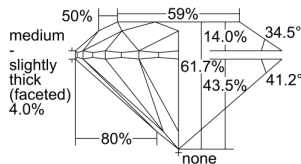

GIA®

FACSIMILE

GIA REPORT 6491153724

Verify this report at GIA.edu

GIA NATURAL DIAMOND DOSSIER®

April 22, 2024
GIA Report Number **6491153724**
Shape and Cutting Style ..... **Round Brilliant**
Measurements ..... **4.43 - 4.45 x 2.74 mm**

GRADING RESULTS

Carat Weight ..... **0.33 carat**
Color Grade ..... **D**
Clarity Grade **VS2**
Cut Grade ..... **Excellent**

ADDITIONAL GRADING INFORMATION

Polish ..... **Excellent**
Symmetry ..... **Excellent**
Fluorescence ..... **None**
Clarity Characteristics..... **Crystal, Cloud, Feather**
Inscription(s): **GIA 6491153724**

PROPORTIONS

Profile to actual proportions

GRADING SCALES

GIA COLOR SCALE	GIA CLARITY SCALE	GIA CUT SCALE	
D	FLAWLESS	EXCELLENT	
E	INTERNALLY FLAWLESS		
F		VVS₁	VERY GOOD
G	VVS₂		
H	VS₁	GOOD	
I	VS₂		
J	SI₁	FAIR	
K	SI₂		
L	I₁	POOR	
M	I₂		
N	I₃		
O			
P			
Q			
R			
S			
T			
U			
V			
W			
X			
Y			
Z