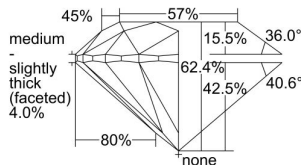

GIA®

FACSIMILE

GIA REPORT

6491154645

Verify this report at GIA.edu

GIA NATURAL DIAMOND DOSSIER®

April 24, 2024
GIA Report Number 6491154645
Shape and Cutting Style ..... Round Brilliant
Measurements ..... 6.04 - 6.06 x 3.77 mm

GRADING RESULTS

Carat Weight ..... 0.86 carat
Color Grade ..... H
Clarity Grade VVS1
Cut Grade ..... Excellent

ADDITIONAL GRADING INFORMATION

Polish ..... Excellent
Symmetry ..... Excellent
Fluorescence ..... None
Clarity Characteristics ..... Pinpoint, Cloud
Inscription(s): GIA 6491154645

PROPORTIONS

Profile to actual proportions

GRADING SCALES

GIA COLOR SCALE

COLOURESS	D
	E
	F
	G
	H
	I
	J
NEAR COLOURESS	K
	L
Faint	M
	N
	O
	P
	Q
	R
	S
	T
	U
	V
	W
	X
	Y
Light	Z

GIA CLARITY SCALE

FLAWLESS	VERY VERY SLIGHTLY INCLUDED	VVS₁	VERY SLIGHTLY INCLUDED	SI₁	SLIGHTLY INCLUDED	I₁	
							FLAWLESS
INTERNALLY FLAWLESS	VERY SLIGHTLY INCLUDED	VVS₂	VERY SLIGHTLY INCLUDED	SI₂	SLIGHTLY INCLUDED	I₂	
		VS₁		VS₂		I₃	

GIA CUT SCALE

EXCELLENT
VERY GOOD
GOOD
FAIR
POOR