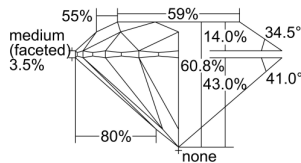

GIA®

FACSIMILE

GIA REPORT 6491174041

Verify this report at GIA.edu

GIA NATURAL DIAMOND DOSSIER®

April 24, 2024
GIA Report Number 6491174041
Shape and Cutting Style ..... Round Brilliant
Measurements ..... 4.35 - 4.37 x 2.65 mm

GRADING RESULTS

Carat Weight ..... 0.30 carat
Color Grade ..... F
Clarity Grade S11
Cut Grade ..... Excellent

ADDITIONAL GRADING INFORMATION

Polish ..... Excellent
Symmetry ..... Excellent
Fluorescence ..... None
Clarity Characteristics ..... Crystal, Cloud, Feather
Inscription(s): GIA 6491174041

PROPORTIONS

Profile to actual proportions

GRADING SCALES

GIA COLOR SCALE	GIA CLARITY SCALE	GIA CUT SCALE	
D	FLAWLESS	EXCELLENT	
E	INTERNALLY FLAWLESS		
F		VVS₁	VERY GOOD
G	VVS₂		
H	VS₁	GOOD	
I	VS₂		
J	S1₁	FAIR	
K	S1₂		
L	I₁	POOR	
M	I₂		
N	I₃		
O			
P			
Q			
R			
S			
T			
U			
V			
W			
X			
Y			
Z