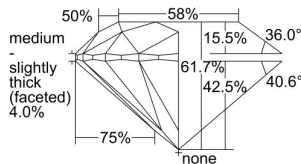

GIA®

FACSIMILE

GIA REPORT 6491174642

Verify this report at GIA.edu

GIA NATURAL DIAMOND DOSSIER®

May 02, 2024
GIA Report Number 6491174642
Shape and Cutting Style ..... Round Brilliant
Measurements ..... 4.86 - 4.90 x 3.01 mm

GRADING RESULTS

Carat Weight ..... 0.44 carat
Color Grade ..... E
Clarity Grade S11
Cut Grade ..... Excellent

ADDITIONAL GRADING INFORMATION

Polish ..... Excellent
Symmetry ..... Excellent
Fluorescence ..... None
Clarity Characteristics ..... Crystal, Feather
Inscription(s): GIA 6491174642

PROPORTIONS

Profile to actual proportions

GRADING SCALES

GIA COLOR SCALE	GIA CLARITY SCALE	GIA CUT SCALE	
D	FLAWLESS	EXCELLENT	
E	INTERNALLY FLAWLESS		
F		VVS₁	VERY GOOD
G	VVS₂		
H	VS₁	GOOD	
I	VS₂		
J	S1₁	FAIR	
K	S1₂		
L	I₁	POOR	
M	I₂		
N	I₃		
O			
P			
Q			
R			
S			
T			
U			
V			
W			
X			
Y			
Z