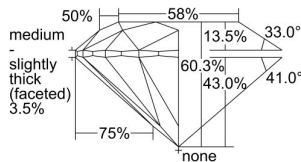

GIA®

FACSIMILE

GIA REPORT 6491179866

Verify this report at GIA.edu

GIA NATURAL DIAMOND DOSSIER®

April 24, 2024
GIA Report Number 6491179866
Shape and Cutting Style ..... Round Brilliant
Measurements ..... 5.76 - 5.77 x 3.47 mm

GRADING RESULTS

Carat Weight ..... 0.70 carat
Color Grade ..... G
Clarity Grade S11
Cut Grade ..... Excellent

ADDITIONAL GRADING INFORMATION

Polish ..... Excellent
Symmetry ..... Excellent
Fluorescence ..... None
Clarity Characteristics ..... Crystal, Cloud, Feather
Inscription(s): GIA 6491179866

PROPORTIONS

Profile to actual proportions

GRADING SCALES

GIA COLOR SCALE	GIA CLARITY SCALE	GIA CUT SCALE	
D	FLAWLESS	EXCELLENT	
E	INTERNALLY FLAWLESS		
F		VVS₁	VERY GOOD
G	VVS₂		
H	VS₁	GOOD	
I	VS₂		
J	S1₁	FAIR	
K	S1₂		
L	I₁	POOR	
M	I₂		
N	I₃		
O			
P			
Q			
R			
S			
T			
U			
V			
W			
X			
Y			
Z