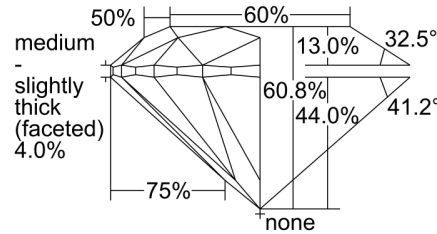

### GIA NATURAL DIAMOND GRADING REPORT

April 29, 2024  
 GIA Report Number ..... 6491208552  
 Shape and Cutting Style ..... Round Brilliant  
 Measurements ..... 7.02 - 7.07 x 4.28 mm

### GRADING RESULTS

Carat Weight ..... 1.31 carat  
 Color Grade ..... G  
 Clarity Grade ..... VVS2  
 Cut Grade ..... Excellent

### PROPORTIONS

Profile to actual proportions