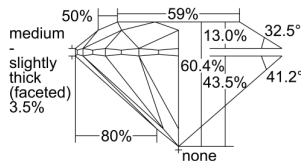

GIA®

FACSIMILE

GIA REPORT 6491243924

Verify this report at GIA.edu

GIA NATURAL DIAMOND DOSSIER®

May 02, 2024
GIA Report Number **6491243924**
Shape and Cutting Style ..... **Round Brilliant**
Measurements ..... **4.38 - 4.40 x 2.65 mm**

GRADING RESULTS

Carat Weight ..... **0.31 carat**
Color Grade ..... **K**
Clarity Grade **VVS1**
Cut Grade ..... **Excellent**

ADDITIONAL GRADING INFORMATION

Polish ..... **Excellent**
Symmetry ..... **Excellent**
Fluorescence ..... **None**
Clarity Characteristics..... **Cavity, Manufacturing Remnant**
Inscription(s): **GIA 6491243924**

PROPORTIONS

Profile to actual proportions

GRADING SCALES

GIA COLOR SCALE	GIA CLARITY SCALE	GIA CUT SCALE
D	FLAWLESS	EXCELLENT
E	FLAWLESS	
F	INTERNALLY FLAWLESS	VERY GOOD
G	FLAWLESS	
H	VVS₁	GOOD
I	VVS₂	
J	VS₁	FAIR
K	VS₂	
L	SI₁	POOR
M	SI₂	
N	I₁	
O	I₂	
P	I₃	
Q		
R		
S		
T		
U		
V		
W		
X		
Y		
Z