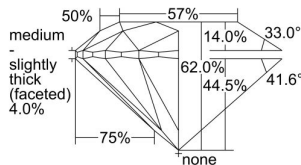

GIA®

FACSIMILE

GIA REPORT 6491247638

Verify this report at GIA.edu

GIA NATURAL DIAMOND DOSSIER®

May 01, 2024
GIA Report Number **6491247638**
Shape and Cutting Style ..... **Round Brilliant**
Measurements ..... **4.30 - 4.32 x 2.68 mm**

GRADING RESULTS

Carat Weight ..... **0.30 carat**
Color Grade ..... **E**
Clarity Grade **S11**
Cut Grade ..... **Excellent**

ADDITIONAL GRADING INFORMATION

Polish ..... **Excellent**
Symmetry ..... **Excellent**
Fluorescence ..... **None**
Clarity Characteristics ..... **Cloud, Crystal**
Inscription(s): **GIA 6491247638**

PROPORTIONS

Profile to actual proportions

GRADING SCALES

GIA COLOR SCALE	GIA CLARITY SCALE	GIA CUT SCALE	
D	FLAWLESS	EXCELLENT	
E	INTERNALLY FLAWLESS		
F		VVS₁	VERY GOOD
G	VVS₂		
H	VS₁	GOOD	
I	VS₂		
J	S1₁	FAIR	
K	S1₂		
L	I₁	POOR	
M	I₂		
N	I₃		
O			
P			
Q			
R			
S			
T			
U			
V			
W			
X			
Y			
Z