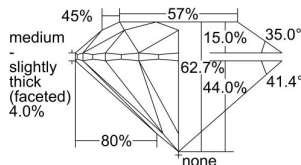

GIA®

FACSIMILE

GIA REPORT 6491254567

Verify this report at GIA.edu

GIA NATURAL DIAMOND DOSSIER®

May 02, 2024
GIA Report Number 6491254567
Shape and Cutting Style ..... Round Brilliant
Measurements ..... 4.90 - 4.93 x 3.08 mm

GRADING RESULTS

Carat Weight ..... 0.46 carat
Color Grade ..... E
Clarity Grade VS1
Cut Grade ..... Excellent

ADDITIONAL GRADING INFORMATION

Polish ..... Excellent
Symmetry ..... Excellent
Fluorescence ..... None
Clarity Characteristics ..... Cloud, Needle, Pinpoint
Inscription(s): GIA 6491254567

PROPORTIONS

Profile to actual proportions