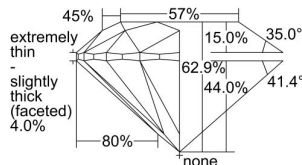

GIA®

FACSIMILE

GIA REPORT 6491269261

Verify this report at GIA.edu

GIA NATURAL DIAMOND DOSSIER®

May 06, 2024
GIA Report Number 6491269261
Shape and Cutting Style ..... Round Brilliant
Measurements ..... 4.68 - 4.71 x 2.95 mm

GRADING RESULTS

Carat Weight ..... 0.40 carat
Color Grade I
Clarity Grade S11
Cut Grade ..... Very Good

ADDITIONAL GRADING INFORMATION

Polish ..... Excellent
Symmetry ..... Very Good
Fluorescence ..... Strong Blue
Clarity Characteristics ..... Crystal
Inscription(s): GIA 6491269261

PROPORTIONS

Profile to actual proportions

GRADING SCALES

GIA COLOR SCALE

COLORLESS	D
	E
	F
	G
	H
	I
	J
NEAR COLORLESS	K
	L
FAIN	M
	N
	O
	P
VERY LIGHT	Q
	R
	S
	T
	U
	V
	W
	X
	Y
LIGHT	Z

GIA CLARITY SCALE

FLAWLESS	VERY VERY SLIGHTLY INCLUDED	VVS₁	VVS₂	VS₁	VS₂	S1₁	S1₂	I₁	I₂	I₃	
											INTERNALLY FLAWLESS

GIA CUT SCALE

EXCELLENT
VERY GOOD
GOOD
FAIR
POOR