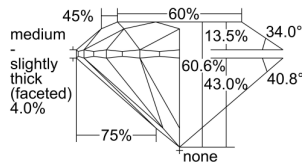

GIA®

FACSIMILE

GIA REPORT 6491277218

Verify this report at GIA.edu

GIA NATURAL DIAMOND DOSSIER®

May 06, 2024
GIA Report Number **6491277218**
Shape and Cutting Style ..... **Round Brilliant**
Measurements ..... **5.20 - 5.23 x 3.16 mm**

GRADING RESULTS

Carat Weight ..... **0.53 carat**
Color Grade ..... **E**
Clarity Grade **VVS2**
Cut Grade ..... **Excellent**

ADDITIONAL GRADING INFORMATION

Polish ..... **Excellent**
Symmetry ..... **Excellent**
Fluorescence ..... **Medium Blue**
Clarity Characteristics..... **Cloud, Pinpoint**
Inscription(s): **GIA 6491277218**

PROPORTIONS

Profile to actual proportions

GRADING SCALES

GIA COLOR SCALE	GIA CLARITY SCALE	GIA CUT SCALE	
D	FLAWLESS	EXCELLENT	
E	INTERNALLY FLAWLESS		
F		VVS₁	VERY GOOD
G	VVS₂		
H	VS₁	GOOD	
I	VS₂		
J	SI₁	FAIR	
K	SI₂		
L	I₁	POOR	
M	I₂		
N	I₃		
O			
P			
Q			
R			
S			
T			
U			
V			
W			
X			
Y			
Z