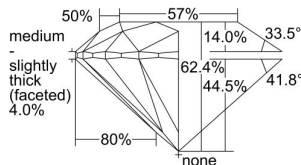

GIA®

FACSIMILE

GIA REPORT 6491280318

Verify this report at GIA.edu

GIA NATURAL DIAMOND DOSSIER®

May 06, 2024
GIA Report Number **6491280318**
Shape and Cutting Style ..... **Round Brilliant**
Measurements ..... **5.95 - 5.98 x 3.73 mm**

GRADING RESULTS

Carat Weight ..... **0.81 carat**
Color Grade ..... **F**
Clarity Grade **S11**
Cut Grade ..... **Excellent**

ADDITIONAL GRADING INFORMATION

Polish ..... **Excellent**
Symmetry ..... **Excellent**
Fluorescence ..... **None**
Clarity Characteristics..... **Crystal, Cloud, Feather**
Inscription(s): **GIA 6491280318**

PROPORTIONS

Profile to actual proportions