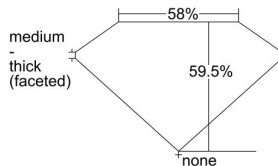

GIA®

FACSIMILE

GIA REPORT 6491287216

Verify this report at GIA.edu

GIA NATURAL DIAMOND DOSSIER®

May 08, 2024
GIA Report Number **6491287216**
Shape and Cutting Style ..... **Pear Brilliant**
Measurements ..... **8.16 x 5.22 x 3.11 mm**

GRADING RESULTS

Carat Weight ..... **0.77 carat**
Color Grade ..... **E**
Clarity Grade **VVS1**

ADDITIONAL GRADING INFORMATION

Polish ..... **Very Good**
Symmetry ..... **Very Good**
Fluorescence ..... **Medium Blue**
Clarity Characteristics ..... **Cavity**
Inscription(s): **GIA 6491287216**

PROPORTIONS

Profile not to actual proportions

GRADING SCALES

GIA COLOR SCALE		GIA CLARITY SCALE			
COLORLESS	D	VERY VERY SLIGHTLY INCLUDED	FLAWLESS		
	E		INTERNALLY FLAWLESS		
	F	VERY SLIGHTLY INCLUDED	VVS₁		
	G		VVS₂		
	H		VS₁		
	NEAR COLORLESS	I	SLIGHTLY INCLUDED	VS₂	
		J		SI₁	
		FAINT	K	INCLUDED	SI₂
			L		I₁
			M		I₂
VERT LIGHT			N	LIGHT	I₃
			O		
			P		
	Q				
	R				
	S				
	T				
	U				
	V				
	W				
	X				
	Y				
	Z