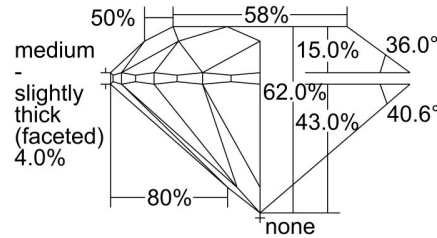

GIA NATURAL DIAMOND GRADING REPORT

May 09, 2024
GIA Report Number 6491299571
Shape and Cutting Style ..... Round Brilliant
Measurements ..... 6.40 - 6.45 x 3.99 mm

GRADING RESULTS

Carat Weight ..... 1.03 carat
Color Grade ..... G
Clarity Grade VS2
Cut Grade ..... Excellent

ADDITIONAL GRADING INFORMATION

Polish ..... Excellent
Symmetry ..... Excellent
Fluorescence ..... None
Inscription(s): GIA 6491299571

Comments: Additional clouds are not shown. Pinpoints are not shown.

PROPORTIONS

Profile to actual proportions