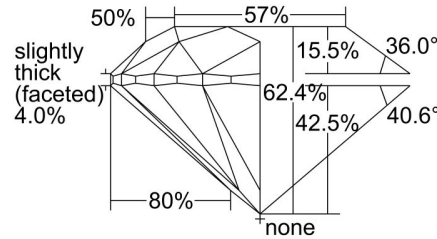

GIA NATURAL DIAMOND GRADING REPORT

May 13, 2024  
 GIA Report Number ..... 6491323832  
 Shape and Cutting Style ..... Round Brilliant  
 Measurements ..... 6.36 - 6.41 x 3.99 mm

GRADING RESULTS

Carat Weight ..... 1.02 carat  
 Color Grade ..... F  
 Clarity Grade ..... VVS1  
 Cut Grade ..... Excellent

ADDITIONAL GRADING INFORMATION

Polish ..... Excellent  
 Symmetry ..... Excellent  
 Fluorescence ..... None  
 Inscription(s): GIA 6491323832

PROPORTIONS

Profile to actual proportions

CLARITY CHARACTERISTICS

KEY TO SYMBOLS\*

- Pinpoint
- ~ Feather

\* Red symbols denote internal characteristics (inclusions). Green or black symbols denote external characteristics (blemishes). Diagram is an approximate representation of the diamond, and symbols shown indicate type, position, and approximate size of clarity characteristics. All clarity characteristics may not be shown. Details of finish are not shown.