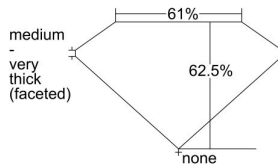

GIA®

FACSIMILE

GIA REPORT 6491333976

Verify this report at GIA.edu

GIA NATURAL DIAMOND DOSSIER®

May 10, 2024
GIA Report Number 6491333976
Shape and Cutting Style ..... Pear Brilliant
Measurements ..... 5.82 x 3.79 x 2.37 mm

GRADING RESULTS

Carat Weight ..... 0.33 carat
Color Grade ..... G
Clarity Grade SI1

ADDITIONAL GRADING INFORMATION

Polish ..... Excellent
Symmetry ..... Excellent
Fluorescence ..... None
Clarity Characteristics ..... Crystal, Cloud
Inscription(s): GIA 6491333976

PROPORTIONS

Profile not to actual proportions

GRADING SCALES

GIA COLOR SCALE		GIA CLARITY SCALE			
COLORLESS	D	VERY VERY SLIGHTLY INCLUDED	FLAWLESS		
	E		INTERNALLY FLAWLESS		
	F		VVS₁		
	G		VVS₂		
	NEAR COLORLESS		H	VERY SLIGHTLY INCLUDED	VS₁
			I		VS₂
	FANT		J	SLIGHTLY INCLUDED	SI₁
			K		SI₂
			L		I₁
			M		I₂
N		I₃			
VERY LIGHT		O	INCLUDED		
		P			
		Q			
	R				
	S				
	T				
LIGHT	U				
	V				
	W				
	X				
	Y				
	Z