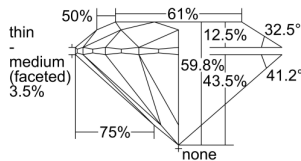

GIA®

FACSIMILE

GIA REPORT 6491353224

Verify this report at GIA.edu

GIA NATURAL DIAMOND DOSSIER®

May 13, 2024
GIA Report Number **6491353224**
Shape and Cutting Style ..... **Round Brilliant**
Measurements ..... **4.61 - 4.63 x 2.76 mm**

GRADING RESULTS

Carat Weight ..... **0.36 carat**
Color Grade ..... **D**
Clarity Grade **VS1**
Cut Grade ..... **Excellent**

ADDITIONAL GRADING INFORMATION

Polish ..... **Excellent**
Symmetry ..... **Excellent**
Fluorescence ..... **None**
Clarity Characteristics..... **Cloud, Crystal, Feather, Needle**
Inscription(s): **GIA 6491353224**

PROPORTIONS

Profile to actual proportions