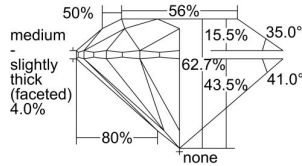

GIA®

FACSIMILE

GIA REPORT 6491355282

Verify this report at GIA.edu

GIA NATURAL DIAMOND DOSSIER®

May 14, 2024
GIA Report Number **6491355282**
Shape and Cutting Style ..... **Round Brilliant**
Measurements ..... **5.89 - 5.93 x 3.71 mm**

GRADING RESULTS

Carat Weight ..... **0.80 carat**
Color Grade ..... **D**
Clarity Grade **S11**
Cut Grade ..... **Excellent**

ADDITIONAL GRADING INFORMATION

Polish ..... **Excellent**
Symmetry ..... **Excellent**
Fluorescence ..... **Medium Blue**
Clarity Characteristics..... **Cloud, Feather**
Inscription(s): **GIA 6491355282**

PROPORTIONS

Profile to actual proportions