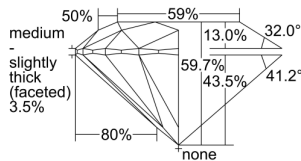

GIA®

FACSIMILE

GIA REPORT 6491364261

Verify this report at GIA.edu

GIA NATURAL DIAMOND DOSSIER®

May 16, 2024
GIA Report Number **6491364261**
Shape and Cutting Style ..... **Round Brilliant**
Measurements ..... **5.15 - 5.18 x 3.08 mm**

GRADING RESULTS

Carat Weight ..... **0.50 carat**
Color Grade ..... **F**
Clarity Grade **VS2**
Cut Grade ..... **Excellent**

ADDITIONAL GRADING INFORMATION

Polish ..... **Excellent**
Symmetry ..... **Excellent**
Fluorescence ..... **Faint**
Clarity Characteristics ..... **Crystal, Feather**
Inscription(s): **GIA 6491364261**

PROPORTIONS

Profile to actual proportions

GRADING SCALES

GIA COLOR SCALE	GIA CLARITY SCALE	GIA CUT SCALE	
D	FLAWLESS	EXCELLENT	
E	INTERNALLY FLAWLESS		
F		VVS₁	VERY GOOD
G	VVS₂		
H	VS₁	GOOD	
I	VS₂		
J	SI₁	FAIR	
K	SI₂		
L	I₁	POOR	
M	I₂		
N	I₃		
O			
P			
Q			
R			
S			
T			
U			
V			
W			
X			
Y			
Z