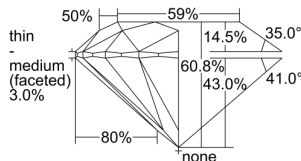

GIA®

FACSIMILE

GIA REPORT 6491373616

Verify this report at GIA.edu

GIA NATURAL DIAMOND DOSSIER®

May 16, 2024
GIA Report Number **6491373616**
Shape and Cutting Style ..... **Round Brilliant**
Measurements ..... **4.31 - 4.34 x 2.63 mm**

GRADING RESULTS

Carat Weight ..... **0.30 carat**
Color Grade ..... **E**
Clarity Grade **S11**
Cut Grade ..... **Excellent**

ADDITIONAL GRADING INFORMATION

Polish ..... **Excellent**
Symmetry ..... **Very Good**
Fluorescence ..... **Faint**
Clarity Characteristics..... **Cloud, Crystal, Feather**
Inscription(s): **GIA 6491373616**

PROPORTIONS

Profile to actual proportions

GRADING SCALES

GIA COLOR SCALE	GIA CLARITY SCALE	GIA CUT SCALE	
D	FLAWLESS	EXCELLENT	
E	INTERNALLY FLAWLESS		
F		VVS₁	VERY GOOD
G	VVS₂		
H	VS₁	GOOD	
I	VS₂		
J	S1₁	FAIR	
K	S1₂		
L	I₁	POOR	
M	I₂		
N	I₃		
O			
P			
Q			
R			
S			
T			
U			
V			
W			
X			
Y			
Z