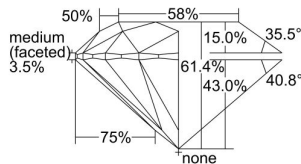

GIA®

FACSIMILE

GIA REPORT 6491374472

Verify this report at GIA.edu

GIA NATURAL DIAMOND DOSSIER®

May 16, 2024
GIA Report Number **6491374472**
Shape and Cutting Style ..... **Round Brilliant**
Measurements ..... **5.09 - 5.11 x 3.13 mm**

GRADING RESULTS

Carat Weight ..... **0.50 carat**
Color Grade ..... **E**
Clarity Grade **S12**
Cut Grade ..... **Excellent**

ADDITIONAL GRADING INFORMATION

Polish ..... **Excellent**
Symmetry ..... **Excellent**
Fluorescence ..... **Faint**
Clarity Characteristics ..... **Feather, Crystal**
Inscription(s): **GIA 6491374472**

PROPORTIONS

Profile to actual proportions

GRADING SCALES

GIA COLOR SCALE	GIA CLARITY SCALE	GIA CUT SCALE	
D	FLAWLESS	EXCELLENT	
E	INTERNALLY FLAWLESS		
F		VVS₁	VERY GOOD
G	VVS₂		
H	VS₁	GOOD	
I	VS₂		
J	S1₁	FAIR	
K	S1₂		
L	I₁	POOR	
M	I₂		
N	I₃		
O			
P			
Q			
R			
S			
T			
U			
V			
W			
X			
Y			
Z