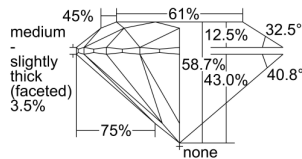

GIA®

FACSIMILE

GIA REPORT 6491385992

Verify this report at GIA.edu

GIA NATURAL DIAMOND DOSSIER®

May 16, 2024
GIA Report Number **6491385992**
Shape and Cutting Style ..... **Round Brilliant**
Measurements ..... **4.38 - 4.40 x 2.58 mm**

GRADING RESULTS

Carat Weight ..... **0.30 carat**
Color Grade ..... **F**
Clarity Grade **S12**
Cut Grade ..... **Excellent**

ADDITIONAL GRADING INFORMATION

Polish ..... **Excellent**
Symmetry ..... **Excellent**
Fluorescence ..... **None**
Clarity Characteristics..... **Cloud, Crystal, Feather**
Inscription(s): **GIA 6491385992**

PROPORTIONS

Profile to actual proportions

GRADING SCALES

GIA COLOR SCALE	GIA CLARITY SCALE	GIA CUT SCALE	
D	FLAWLESS	EXCELLENT	
E	INTERNALLY FLAWLESS		
F		VVS₁	VERY GOOD
G	VVS₂		
H	VS₁	GOOD	
I	VS₂		
J	S1₁	FAIR	
K	S1₂		
L	I₁	POOR	
M	I₂		
N	I₃		
O			
P			
Q			
R			
S			
T			
U			
V			
W			
X			
Y			
Z