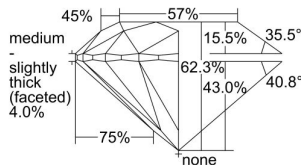

GIA®

FACSIMILE

GIA REPORT 6491402447

Verify this report at GIA.edu

GIA NATURAL DIAMOND DOSSIER®

May 21, 2024
GIA Report Number **6491402447**
Shape and Cutting Style ..... **Round Brilliant**
Measurements ..... **4.74 - 4.75 x 2.96 mm**

GRADING RESULTS

Carat Weight ..... **0.41 carat**
Color Grade ..... **J**
Clarity Grade **S11**
Cut Grade ..... **Excellent**

ADDITIONAL GRADING INFORMATION

Polish ..... **Excellent**
Symmetry ..... **Excellent**
Fluorescence ..... **None**
Clarity Characteristics ..... **Cloud, Crystal**
Inscription(s): **GIA 6491402447**

PROPORTIONS

Profile to actual proportions

GRADING SCALES

GIA COLOR SCALE

COLOURESS	D
	E
	F
	G
	H
	I
	J
NEAR COLOURESS	K
	L
FAIN	M
	N
	O
	P
	Q
VERY LIGHT	R
	S
	T
	U
	V
	W
	X
	Y
LIGHT	Z

GIA CLARITY SCALE

VERY VERY SLIGHTLY INCLUDED	FLAWLESS
	INTERNALLY FLAWLESS
VERY SLIGHTLY INCLUDED	VVS₁
	VVS₂
SLIGHTLY INCLUDED	VS₁
	VS₂
INCLUDED	I₁
	I₂
	I₃

GIA CUT SCALE

EXCELLENT
VERY GOOD
GOOD
FAIR
POOR