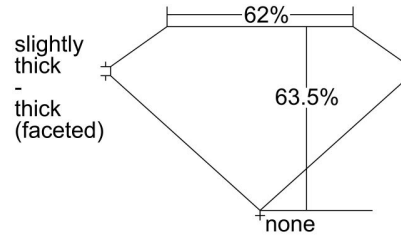

GIA NATURAL DIAMOND GRADING REPORT

May 24, 2024  
 GIA Report Number ..... 6491408471  
 Shape and Cutting Style ..... Oval Brilliant  
 Measurements ..... 9.91 x 7.15 x 4.54 mm

GRADING RESULTS

Carat Weight ..... 2.09 carat  
 Color Grade ..... E  
 Clarity Grade ..... VS2

PROPORTIONS

Profile not to actual proportions

CLARITY CHARACTERISTICS

KEY TO SYMBOLS\*

- Crystal
- ∖ Needle

\* Red symbols denote internal characteristics (inclusions). Green or black symbols denote external characteristics (blemishes). Diagram is an approximate representation of the diamond, and symbols shown indicate type, position, and approximate size of clarity characteristics. All clarity characteristics may not be shown. Details of finish are not shown.