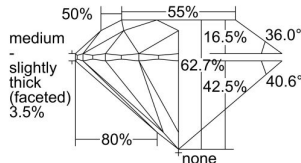

GIA®

FACSIMILE

GIA REPORT 6491422633

Verify this report at GIA.edu

GIA NATURAL DIAMOND DOSSIER®

May 22, 2024
GIA Report Number **6491422633**
Shape and Cutting Style ..... **Round Brilliant**
Measurements ..... **4.44 - 4.47 x 2.79 mm**

GRADING RESULTS

Carat Weight ..... **0.34 carat**
Color Grade ..... **F**
Clarity Grade **VS1**
Cut Grade ..... **Excellent**

ADDITIONAL GRADING INFORMATION

Polish ..... **Excellent**
Symmetry ..... **Excellent**
Fluorescence ..... **None**
Clarity Characteristics.....**Crystal, Feather, Pinpoint, Cloud**
Inscription(s): **GIA 6491422633**

PROPORTIONS

Profile to actual proportions

GRADING SCALES

GIA COLOR SCALE	GIA CLARITY SCALE	GIA CUT SCALE
COLOURLESS D	FLAWLESS	EXCELLENT
E	INTERNALLY FLAWLESS	
F	VVS₁	VERY GOOD
G		
H	VVS₂	GOOD
I	VS₁	
J	VS₂	FAIR
K	SI₁	
L	SI₂	POOR
M	I₁	
N	I₂	
O	I₃	
P		
Q		
R		
S		
T		
U		
V		
W		
X		
Y		
Z