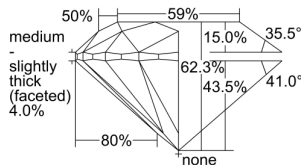

GIA®

FACSIMILE

GIA REPORT 6491423480

Verify this report at GIA.edu

GIA NATURAL DIAMOND DOSSIER®

May 22, 2024
GIA Report Number **6491423480**
Shape and Cutting Style ..... **Round Brilliant**
Measurements ..... **5.07 - 5.10 x 3.17 mm**

GRADING RESULTS

Carat Weight ..... **0.51 carat**
Color Grade ..... **H**
Clarity Grade **VVS1**
Cut Grade ..... **Excellent**

ADDITIONAL GRADING INFORMATION

Polish ..... **Excellent**
Symmetry ..... **Excellent**
Fluorescence ..... **None**
Clarity Characteristics..... **Cloud, Pinpoint, Feather**
Inscription(s): **GIA 6491423480**

PROPORTIONS

Profile to actual proportions

GRADING SCALES

GIA COLOR SCALE	GIA CLARITY SCALE	GIA CUT SCALE	
D	FLAWLESS	EXCELLENT	
E	INTERNALLY FLAWLESS		
F		VVS₁	VERY GOOD
G	VVS₂		
H	VS₁	GOOD	
I	VS₂		
J	SI₁	FAIR	
K	SI₂		
L	I₁	POOR	
M	I₂		
N	I₃		
O			
P			
Q			
R			
S			
T			
U			
V			
W			
X			
Y			
Z