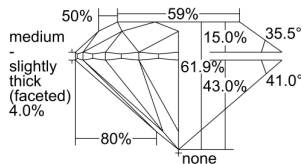

GIA®

FACSIMILE

GIA REPORT 6491424848

Verify this report at GIA.edu

GIA NATURAL DIAMOND DOSSIER®

May 22, 2024
GIA Report Number 6491424848
Shape and Cutting Style ..... Round Brilliant
Measurements ..... 4.44 - 4.47 x 2.76 mm

GRADING RESULTS

Carat Weight ..... 0.34 carat
Color Grade ..... G
Clarity Grade VS1
Cut Grade ..... Excellent

ADDITIONAL GRADING INFORMATION

Polish ..... Excellent
Symmetry ..... Excellent
Fluorescence ..... None
Clarity Characteristics ..... Crystal, Cloud, Needle
Inspection(s): GIA 6491424848

PROPORTIONS

Profile to actual proportions

GRADING SCALES

GIA COLOR SCALE	GIA CLARITY SCALE	GIA CUT SCALE	
D	FLAWLESS	EXCELLENT	
E	INTERNALLY FLAWLESS		
F		VVS₁	VERY GOOD
G	VVS₂		
H	VS₁	GOOD	
I	VS₂		
J	SI₁	FAIR	
K	SI₂		
L	I₁	POOR	
M			
N			
O	I₂		
P			
Q	I₃		
R			
S			
T			
U			
V			
W			
X			
Y			
Z