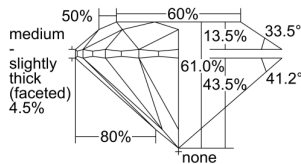

GIA®

FACSIMILE

GIA REPORT 6491437329

Verify this report at GIA.edu

GIA NATURAL DIAMOND DOSSIER®

May 23, 2024
GIA Report Number 6491437329
Shape and Cutting Style ..... Round Brilliant
Measurements ..... 3.92 - 3.96 x 2.40 mm

GRADING RESULTS

Carat Weight ..... 0.23 carat
Color Grade ..... G
Clarity Grade VS1
Cut Grade ..... Excellent

ADDITIONAL GRADING INFORMATION

Polish ..... Excellent
Symmetry ..... Excellent
Fluorescence ..... Faint
Clarity Characteristics..... Cloud, Crystal, Feather, Pinpoint
Inscription(s): GIA 6491437329

PROPORTIONS

Profile to actual proportions

GRADING SCALES

GIA COLOR SCALE	GIA CLARITY SCALE	GIA CUT SCALE	
D	FLAWLESS	EXCELLENT	
E	INTERNALLY FLAWLESS		
F		VVS₁	VERY GOOD
G	VVS₂		
H	VS₁	GOOD	
I	VS₂		
J	SI₁	FAIR	
K	SI₂		
L	I₁	POOR	
M	I₂		
N	I₃		
O			
P			
Q			
R			
S			
T			
U			
V			
W			
X			
Y			
Z