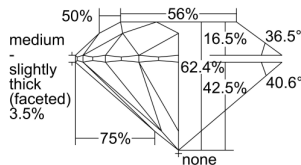

GIA®

FACSIMILE

GIA REPORT 6491437414

Verify this report at GIA.edu

GIA NATURAL DIAMOND DOSSIER®

May 23, 2024
GIA Report Number **6491437414**
Shape and Cutting Style ..... **Round Brilliant**
Measurements ..... **5.13 - 5.15 x 3.21 mm**

GRADING RESULTS

Carat Weight ..... **0.52 carat**
Color Grade ..... **F**
Clarity Grade **VS1**
Cut Grade ..... **Excellent**

ADDITIONAL GRADING INFORMATION

Polish ..... **Excellent**
Symmetry ..... **Excellent**
Fluorescence ..... **Faint**
Clarity Characteristics..... **Crystal, Feather, Needle, Pinpoint**
Inscription(s): **GIA 6491437414**

PROPORTIONS

Profile to actual proportions

GRADING SCALES

GIA COLOR SCALE	GIA CLARITY SCALE	GIA CUT SCALE	
D	FLAWLESS	EXCELLENT	
E	INTERNALLY FLAWLESS		
F		VVS₁	VERY GOOD
G	VVS₂		
H	VS₁	GOOD	
I	VS₂		
J	SI₁	FAIR	
K	SI₂		
L	I₁	POOR	
M	I₂		
N	I₃		
O			
P			
Q			
R			
S			
T			
U			
V			
W			
X			
Y			
Z