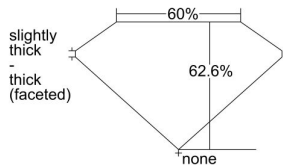

GIA®

FACSIMILE

GIA REPORT 6491440955

Verify this report at GIA.edu

GIA NATURAL DIAMOND DOSSIER®

May 23, 2024
GIA Report Number 6491440955
Shape and Cutting Style ..... Pear Brilliant
Measurements ..... 7.73 x 4.92 x 3.08 mm

GRADING RESULTS

Carat Weight ..... 0.70 carat
Color Grade ..... F
Clarity Grade VVS1

ADDITIONAL GRADING INFORMATION

Polish ..... Excellent
Symmetry ..... Excellent
Fluorescence ..... None
Clarity Characteristics ..... Pinpoint
Inscription(s): GIA 6491440955

PROPORTIONS

Profile not to actual proportions

GRADING SCALES

GIA COLOR SCALE		GIA CLARITY SCALE		
NEAR COLORLESS	D	VERY VERY SLIGHTLY INCLUDED	FLAWLESS	
	E		INTERNALLY FLAWLESS	
	F		VVS₁	
	G		VVS₂	
	FAINT	H	VERY SLIGHTLY INCLUDED	VS₁
		I		VS₂
		J	SLIGHTLY INCLUDED	S₁
		K		S₂
	LIGHT	L	INCLUDED	I₁
		M		I₂
N		I₃		
O				
P				
Q				
R				
S				
T				
U				
V				
W				
X				
Y				
Z