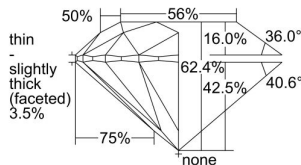

GIA®

FACSIMILE

GIA REPORT 6491453869

Verify this report at GIA.edu

GIA NATURAL DIAMOND DOSSIER®

May 24, 2024
GIA Report Number 6491453869
Shape and Cutting Style ..... Round Brilliant
Measurements ..... 4.71 - 4.74 x 2.95 mm

GRADING RESULTS

Carat Weight ..... 0.40 carat
Color Grade ..... E
Clarity Grade VS1
Cut Grade ..... Excellent

ADDITIONAL GRADING INFORMATION

Polish ..... Excellent
Symmetry ..... Excellent
Fluorescence ..... None
Clarity Characteristics..... Crystal, Needle, Knot, Cavity
Inscription(s): GIA 6491453869

PROPORTIONS

Profile to actual proportions

GRADING SCALES

GIA COLOR SCALE	GIA CLARITY SCALE	GIA CUT SCALE
D	FLAWLESS	EXCELLENT
E	INTERNALLY FLAWLESS	
F	VVS₁	VERY GOOD
G		
H	VS₁	GOOD
I		
J	VS₂	FAIR
K		
L	SI₁	POOR
M		
N	I₁	
O		
P	I₂	
Q		
R	I₃	
S		
T		
U		
V		
W		
X		
Y		
Z