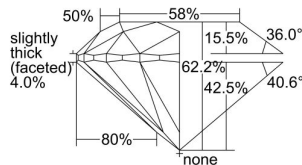

GIA®

FACSIMILE

GIA REPORT 6491457584

Verify this report at GIA.edu

GIA NATURAL DIAMOND DOSSIER®

May 27, 2024
GIA Report Number 6491457584
Shape and Cutting Style ..... Round Brilliant
Measurements ..... 5.25 - 5.29 x 3.28 mm

GRADING RESULTS

Carat Weight ..... 0.57 carat
Color Grade ..... G
Clarity Grade VS1
Cut Grade ..... Excellent

ADDITIONAL GRADING INFORMATION

Polish ..... Excellent
Symmetry ..... Excellent
Fluorescence ..... None
Clarity Characteristics ..... Feather, Needle, Cloud
Inscription(s): GIA 6491457584

PROPORTIONS

GRADING SCALES

GIA COLOR SCALE	GIA CLARITY SCALE	GIA CUT SCALE	
D	FLAWLESS	EXCELLENT	
E	INTERNALLY FLAWLESS		
F		VVS₁	VERY GOOD
G	VVS₂		
H	VS₁	GOOD	
I	VS₂		
J	SI₁	FAIR	
K	SI₂		
L	I₁	POOR	
M			
N			
O	I₂		
P			
Q			
R	I₃		
S			
T			
U			
V			
W			
X			
Y			
Z