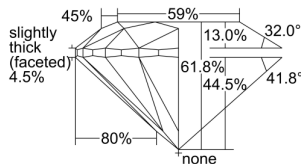

GIA®

FACSIMILE

GIA REPORT 6491467997

Verify this report at GIA.edu

GIA NATURAL DIAMOND DOSSIER®

May 24, 2024
GIA Report Number 6491467997
Shape and Cutting Style ..... Round Brilliant
Measurements ..... 4.78 - 4.81 x 2.96 mm

GRADING RESULTS

Carat Weight ..... 0.41 carat
Color Grade ..... E
Clarity Grade S11
Cut Grade ..... Excellent

ADDITIONAL GRADING INFORMATION

Polish ..... Excellent
Symmetry ..... Excellent
Fluorescence ..... None
Clarity Characteristics ..... Cloud
Inscription(s): GIA 6491467997

PROPORTIONS

Profile to actual proportions