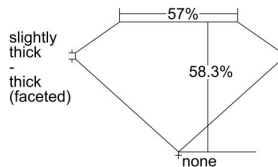

GIA®

FACSIMILE

GIA REPORT 6491469872

Verify this report at GIA.edu

GIA NATURAL DIAMOND DOSSIER®

June 22, 2024
GIA Report Number 6491469872
Shape and Cutting Style ..... Marquise Brilliant
Measurements ..... 9.37 x 5.05 x 2.94 mm

GRADING RESULTS

Carat Weight ..... 0.80 carat
Color Grade ..... E
Clarity Grade VS2

ADDITIONAL GRADING INFORMATION

Polish ..... Excellent
Symmetry ..... Excellent
Fluorescence ..... None
Clarity Characteristics ..... Crystal, Feather, Cavity
Inscription(s): GIA 6491469872

PROPORTIONS

Profile not to actual proportions

GRADING SCALES

GIA COLOR SCALE		GIA CLARITY SCALE			
COLORLESS	D	VERY VERY SLIGHTLY INCLUDED	FLAWLESS		
	E		INTERNALLY FLAWLESS		
	F	VERY SLIGHTLY INCLUDED	VVS₁		
	G		VVS₂		
	H		VS₁		
	NEAR COLORLESS	I	SLIGHTLY INCLUDED	VS₂	
		J		SI₁	
		FAINT	K	INCLUDED	SI₂
			L		I₁
			M		I₂
VERT LIGHT			N	INCLUDED	I₃
			O		
			P		
	Q				
LIGHT	R				
	S				
	T				
	U				
	V				
	Z