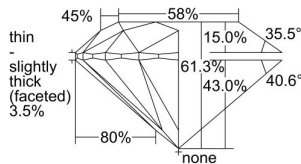

GIA®

FACSIMILE

GIA REPORT 6491470724

Verify this report at GIA.edu

GIA NATURAL DIAMOND DOSSIER®

May 27, 2024
GIA Report Number **6491470724**
Shape and Cutting Style ..... **Round Brilliant**
Measurements ..... **4.84 - 4.87 x 2.98 mm**

GRADING RESULTS

Carat Weight ..... **0.43 carat**
Color Grade ..... **D**
Clarity Grade **VS2**
Cut Grade ..... **Excellent**

ADDITIONAL GRADING INFORMATION

Polish ..... **Excellent**
Symmetry ..... **Excellent**
Fluorescence ..... **None**
Clarity Characteristics..... **Crystal, Needle**
Inscription(s): **GIA 6491470724**

PROPORTIONS

Profile to actual proportions