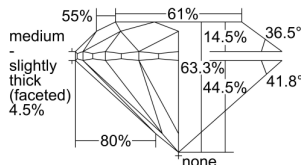

GIA®

FACSIMILE

GIA REPORT 6491474424

Verify this report at GIA.edu

GIA NATURAL DIAMOND DOSSIER®

May 28, 2024
GIA Report Number **6491474424**
Shape and Cutting Style ..... **Round Brilliant**
Measurements ..... **3.86 - 3.90 x 2.46 mm**

GRADING RESULTS

Carat Weight ..... **0.23 carat**
Color Grade ..... **E**
Clarity Grade **VVS2**
Cut Grade ..... **Good**

ADDITIONAL GRADING INFORMATION

Polish ..... **Very Good**
Symmetry ..... **Very Good**
Fluorescence ..... **None**
Clarity Characteristics..... **Pinpoint, Indented Natural**
Inscription(s): **GIA 6491474424**

PROPORTIONS

Profile to actual proportions