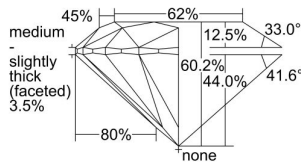

GIA®

FACSIMILE

GIA REPORT 6491474601

Verify this report at GIA.edu

GIA NATURAL DIAMOND DOSSIER®

May 28, 2024
GIA Report Number 6491474601
Shape and Cutting Style ..... Round Brilliant
Measurements ..... 5.27 - 5.29 x 3.18 mm

GRADING RESULTS

Carat Weight ..... 0.53 carat
Color Grade ..... F
Clarity Grade VVS1
Cut Grade ..... Excellent

ADDITIONAL GRADING INFORMATION

Polish ..... Excellent
Symmetry ..... Excellent
Fluorescence ..... None
Clarity Characteristics ..... Pinpoint
Inscription(s): GIA 6491474601

PROPORTIONS

Profile to actual proportions

GRADING SCALES

GIA COLOR SCALE	GIA CLARITY SCALE	GIA CUT SCALE	
D	FLAWLESS	EXCELLENT	
E	INTERNALLY FLAWLESS		
F		VVS₁	VERY GOOD
G	VVS₂		
H	VS₁	GOOD	
I	VS₂		
J	SI₁	FAIR	
K	SI₂		
L	I₁	POOR	
M	I₂		
N	I₃		
O			
P			
Q			
R			
S			
T			
U			
V			
W			
X			
Y			
Z