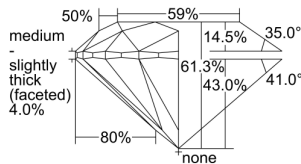

GIA®

FACSIMILE

GIA REPORT 6491476721

Verify this report at GIA.edu

GIA NATURAL DIAMOND DOSSIER®

June 06, 2024
GIA Report Number **6491476721**
Shape and Cutting Style ..... **Round Brilliant**
Measurements ..... **5.09 - 5.12 x 3.13 mm**

GRADING RESULTS

Carat Weight ..... **0.50 carat**
Color Grade ..... **F**
Clarity Grade **S11**
Cut Grade ..... **Excellent**

ADDITIONAL GRADING INFORMATION

Polish ..... **Excellent**
Symmetry ..... **Excellent**
Fluorescence ..... **None**
Clarity Characteristics..... **Crystal, Cloud, Feather**
Inscription(s): **GIA 6491476721**

PROPORTIONS

Profile to actual proportions

GRADING SCALES

GIA COLOR SCALE	GIA CLARITY SCALE	GIA CUT SCALE	
D	FLAWLESS	EXCELLENT	
E	INTERNALLY FLAWLESS		
F		VVS₁	VERY GOOD
G	VVS₂		
H	VS₁	GOOD	
I	VS₂		
J	S1₁	FAIR	
K	S1₂		
L	I₁	POOR	
M	I₂		
N	I₃		
O			
P			
Q			
R			
S			
T			
U			
V			
W			
X			
Y			
Z