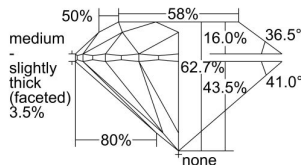

GIA®

FACSIMILE

GIA REPORT 6491479295

Verify this report at GIA.edu

GIA NATURAL DIAMOND DOSSIER®

June 07, 2024
GIA Report Number **6491479295**
Shape and Cutting Style ..... **Round Brilliant**
Measurements ..... **6.12 - 6.16 x 3.85 mm**

GRADING RESULTS

Carat Weight ..... **0.90 carat**
Color Grade ..... **I**
Clarity Grade **VS2**
Cut Grade ..... **Excellent**

ADDITIONAL GRADING INFORMATION

Polish ..... **Excellent**
Symmetry ..... **Excellent**
Fluorescence ..... **None**
Clarity Characteristics..... **Cloud, Crystal, Feather**
Inscription(s): **GIA 6491479295**

PROPORTIONS

Profile to actual proportions

GRADING SCALES

GIA COLOR SCALE	GIA CLARITY SCALE	GIA CUT SCALE
COLOURLESS	FLAWLESS	EXCELLENT
D	FLAWLESS	
E	FLAWLESS	VERY GOOD
F	FLAWLESS	
G	FLAWLESS	
H	FLAWLESS	
NEAR COLOURLESS	VVS₁	GOOD
I	VVS₂	
J	VS₁	FAIR
K	VS₂	
L	SI₁	POOR
M	SI₂	
N	I₁	
O	I₂	
P	I₃	
VERY LIGHT		
Q		
R		
S		
T		
U		
V		
W		
X		
Y		
Z