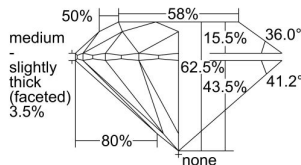

GIA®

FACSIMILE

GIA REPORT 6491483838

Verify this report at GIA.edu

GIA NATURAL DIAMOND DOSSIER®

May 27, 2024
GIA Report Number **6491483838**
Shape and Cutting Style ..... **Round Brilliant**
Measurements ..... **5.77 - 5.80 x 3.62 mm**

GRADING RESULTS

Carat Weight ..... **0.75 carat**
Color Grade ..... **F**
Clarity Grade **VS2**
Cut Grade ..... **Excellent**

ADDITIONAL GRADING INFORMATION

Polish ..... **Excellent**
Symmetry ..... **Excellent**
Fluorescence ..... **Faint**
Clarity Characteristics..... **Cloud, Crystal, Feather**
Inscription(s): **GIA 6491483838**

PROPORTIONS

Profile to actual proportions

GRADING SCALES

GIA COLOR SCALE	GIA CLARITY SCALE	GIA CUT SCALE	
D	FLAWLESS	EXCELLENT	
E	INTERNALLY FLAWLESS		
F		VVS₁	VERY GOOD
G	VVS₂		
H	VS₁	GOOD	
I	VS₂		
J	SI₁	FAIR	
K	SI₂		
L	I₁	POOR	
M	I₂		
N	I₃		
O			
P			
Q			
R			
S			
T			
U			
V			
W			
X			
Y			
Z