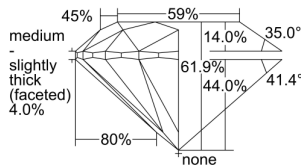

GIA®

FACSIMILE

GIA REPORT 6491493416

Verify this report at GIA.edu

GIA NATURAL DIAMOND DOSSIER®

May 29, 2024
GIA Report Number **6491493416**
Shape and Cutting Style ..... **Round Brilliant**
Measurements ..... **4.14 - 4.16 x 2.57 mm**

GRADING RESULTS

Carat Weight ..... **0.27 carat**
Color Grade ..... **D**
Clarity Grade **VS1**
Cut Grade ..... **Excellent**

ADDITIONAL GRADING INFORMATION

Polish ..... **Excellent**
Symmetry ..... **Excellent**
Fluorescence ..... **None**
Clarity Characteristics..... **Crystal, Feather, Cloud, Pinpoint**
Inscription(s): **GIA 6491493416**

PROPORTIONS

Profile to actual proportions

GRADING SCALES

GIA COLOR SCALE	GIA CLARITY SCALE	GIA CUT SCALE
D	FLAWLESS	EXCELLENT
E	FLAWLESS	
F	INTERNALLY FLAWLESS	VERY GOOD
G	FLAWLESS	
H	VVS₁	GOOD
I	VVS₂	
J	VS₁	FAIR
K	VS₂	
L	SI₁	POOR
M	SI₂	
N	I₁	
O	I₂	
P	I₃	
Q		
R		
S		
T		
U		
V		
W		
X		
Y		
Z