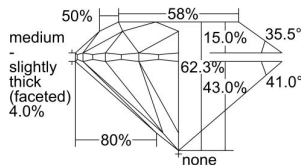

GIA®

FACSIMILE

GIA REPORT 6491495557

Verify this report at GIA.edu

GIA NATURAL DIAMOND DOSSIER®

May 28, 2024
GIA Report Number 6491495557
Shape and Cutting Style ..... Round Brilliant
Measurements ..... 4.27 - 4.31 x 2.67 mm

GRADING RESULTS

Carat Weight ..... 0.30 carat
Color Grade ..... E
Clarity Grade S11
Cut Grade ..... Excellent

ADDITIONAL GRADING INFORMATION

Polish ..... Excellent
Symmetry ..... Excellent
Fluorescence ..... None
Clarity Characteristics ..... Crystal
Inscription(s): GIA 6491495557

PROPORTIONS

Profile to actual proportions

GRADING SCALES

GIA COLOR SCALE	GIA CLARITY SCALE	GIA CUT SCALE	
D	FLAWLESS	EXCELLENT	
E	INTERNALLY FLAWLESS		
F		VVS₁	VERY GOOD
G	VVS₂		
H	VS₁	GOOD	
I	VS₂		
J	S1₁	FAIR	
K	S1₂		
L	I₁	POOR	
M	I₂		
N	I₃		
O			
P			
Q			
R			
S			
T			
U			
V			
W			
X			
Y			
Z