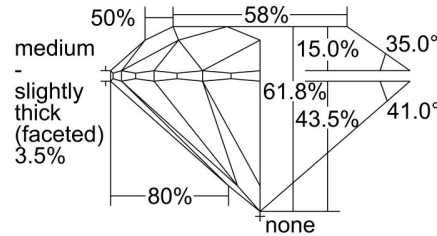

GIA NATURAL DIAMOND GRADING REPORT

June 04, 2024  
 GIA Report Number ..... 6491498439  
 Shape and Cutting Style ..... Round Brilliant  
 Measurements ..... 7.83 - 7.87 x 4.86 mm

GRADING RESULTS

Carat Weight ..... 1.85 carat  
 Color Grade ..... F  
 Clarity Grade ..... VVS1  
 Cut Grade ..... Excellent

PROPORTIONS

Profile to actual proportions

CLARITY CHARACTERISTICS

KEY TO SYMBOLS\*

- Pinpoint
- Feather

\* Red symbols denote internal characteristics (inclusions). Green or black symbols denote external characteristics (blemishes). Diagram is an approximate representation of the diamond, and symbols shown indicate type, position, and approximate size of clarity characteristics. All clarity characteristics may not be shown. Details of finish are not shown.