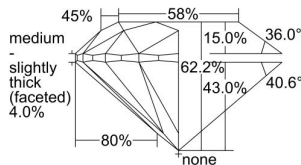

GIA®

FACSIMILE

GIA REPORT 6491522682

Verify this report at GIA.edu

GIA NATURAL DIAMOND DOSSIER®

May 30, 2024
GIA Report Number **6491522682**
Shape and Cutting Style ..... **Round Brilliant**
Measurements ..... **5.47 - 5.51 x 3.41 mm**

GRADING RESULTS

Carat Weight ..... **0.64 carat**
Color Grade ..... **G**
Clarity Grade **VVS2**
Cut Grade ..... **Excellent**

ADDITIONAL GRADING INFORMATION

Polish ..... **Excellent**
Symmetry ..... **Excellent**
Fluorescence ..... **Medium Blue**
Clarity Characteristics..... **Cloud, Indented Natural**
Inscription(s): **GIA 6491522682**

PROPORTIONS

Profile to actual proportions

GRADING SCALES

GIA COLOR SCALE	GIA CLARITY SCALE	GIA CUT SCALE	
D	FLAWLESS	EXCELLENT	
E	INTERNALLY FLAWLESS		
F		VVS₁	VERY GOOD
G	VVS₂		
H	VS₁	GOOD	
I	VS₂		
J	SI₁	FAIR	
K	SI₂		
L	I₁	POOR	
M	I₂		
N	I₃		
O			
P			
Q			
R			
S			
T			
U			
V			
W			
X			
Y			
Z