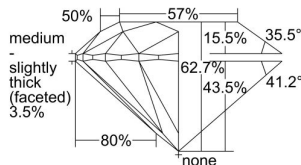

GIA®

FACSIMILE

GIA REPORT 6491527640

Verify this report at GIA.edu

GIA NATURAL DIAMOND DOSSIER®

May 30, 2024
GIA Report Number 6491527640
Shape and Cutting Style ..... Round Brilliant
Measurements ..... 4.67 - 4.71 x 2.94 mm

GRADING RESULTS

Carat Weight ..... 0.40 carat
Color Grade ..... E
Clarity Grade S11
Cut Grade ..... Excellent

ADDITIONAL GRADING INFORMATION

Polish ..... Excellent
Symmetry ..... Excellent
Fluorescence ..... None
Clarity Characteristics ..... Crystal, Cloud
Inscription(s): GIA 6491527640

PROPORTIONS

Profile to actual proportions