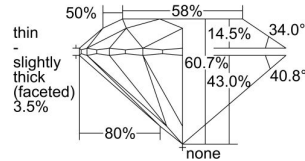

GIA®

FACSIMILE

GIA REPORT 6491535313

Verify this report at GIA.edu

GIA NATURAL DIAMOND DOSSIER®

May 31, 2024
GIA Report Number 6491535313
Shape and Cutting Style ..... Round Brilliant
Measurements ..... 4.60 - 4.63 x 2.80 mm

GRADING RESULTS

Carat Weight ..... 0.36 carat
Color Grade ..... F
Clarity Grade VS1
Cut Grade ..... Excellent

ADDITIONAL GRADING INFORMATION

Polish ..... Excellent
Symmetry ..... Excellent
Fluorescence ..... Faint
Clarity Characteristics..... Cloud, Crystal, Feather, Pinpoint
Inscription(s): GIA 6491535313

PROPORTIONS

Profile to actual proportions

GRADING SCALES

GIA COLOR SCALE	GIA CLARITY SCALE	GIA CUT SCALE	
COLOURLESS D	FLAWLESS	EXCELLENT	
E	INTERNALLY FLAWLESS		
F		VVS₁	VERY GOOD
G	VVS₂		
H	VS₁	GOOD	
I	VS₂		
J	SI₁	FAIR	
K	SI₂		
L	I₁	POOR	
M	I₂		
N	I₃		
O			
P			
Q			
R			
S			
T			
U			
V			
W			
X			
Y			
Z